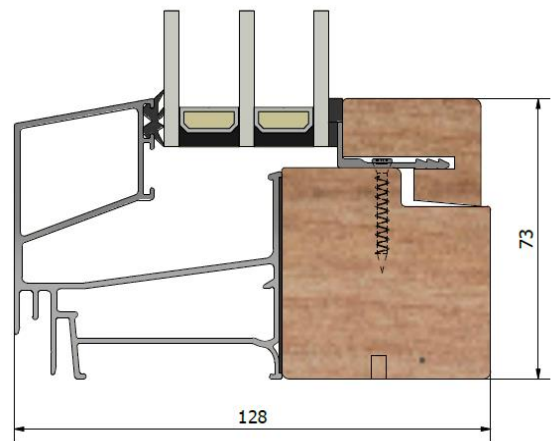

Royal LFI1283

Fixed window tripple glazed, internally beaded

Product Facts

Frame depth (mm)	128
Sound reduction RW (dB)	33 - 46
U-value (W/m ² K)	1,0 - 1,3
Surface finish	Optional RAL or NCS
Weep holes	Hidden or Visible
Opening	-
Hinges	-

Install the windowsill in the innermost track